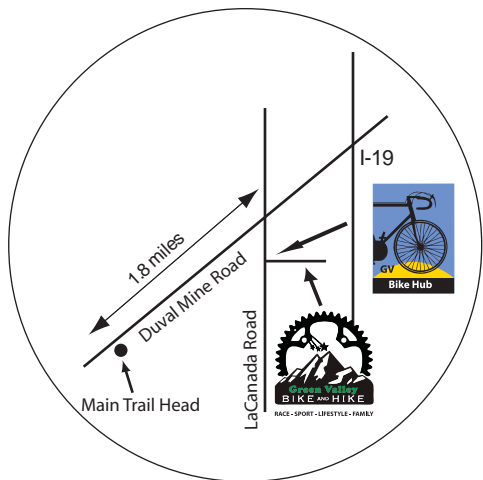

# Green Valley West Desert Preserve

	Paved Roads
	Desert Roads (4-1/2 Miles)
	Trails (11 Miles)
	Gate

1/2 Mile

MTB Trails are maintained by area volunteers. The Arizona State Land Department (ASLD) provides a State Land Recreational Permit for individuals or families or groups for compatible recreational activities. Permit applications may be obtained from some Arizona State offices or may be downloaded from [http://www.land.state.az.us/programs/natural/recreation\\_permit.htm](http://www.land.state.az.us/programs/natural/recreation_permit.htm)