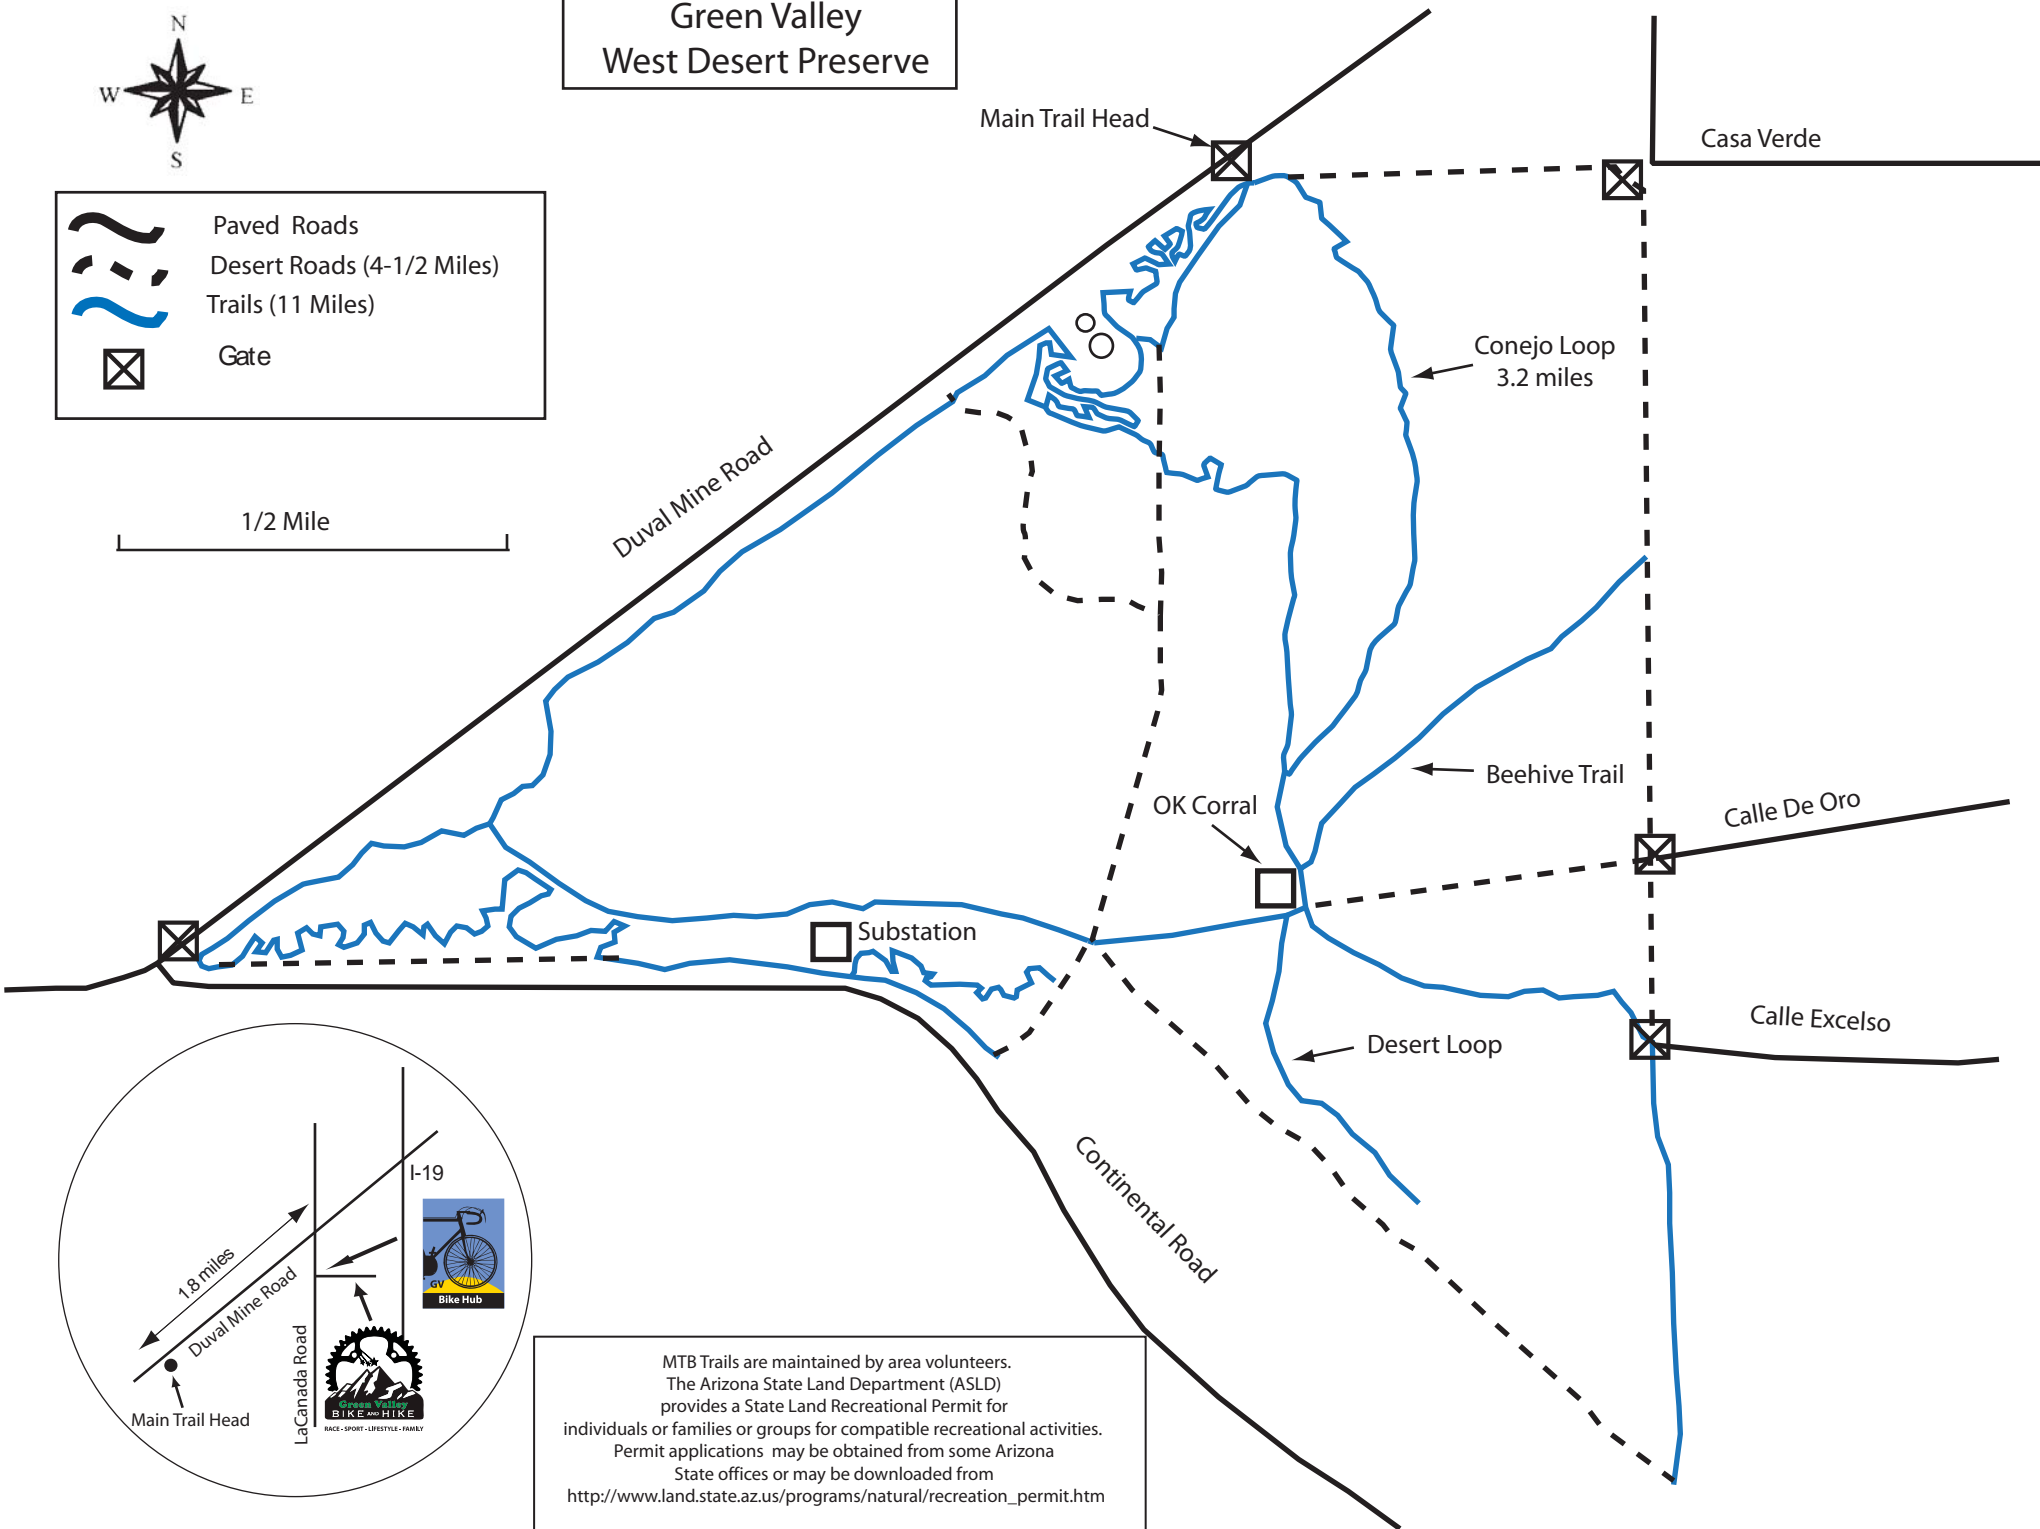

# Green Valley West Desert Preserve

	Paved Roads
	Desert Roads (4-1/2 Miles)
	Trails (11 Miles)
	Gate

1/2 Mile

MTB Trails are maintained by area volunteers. The Arizona State Land Department (ASLD) provides a State Land Recreational Permit for individuals or families or groups for compatible recreational activities. Permit applications may be obtained from some Arizona State offices or may be downloaded from [http://www.land.state.az.us/programs/natural/recreation\\_permit.htm](http://www.land.state.az.us/programs/natural/recreation_permit.htm)