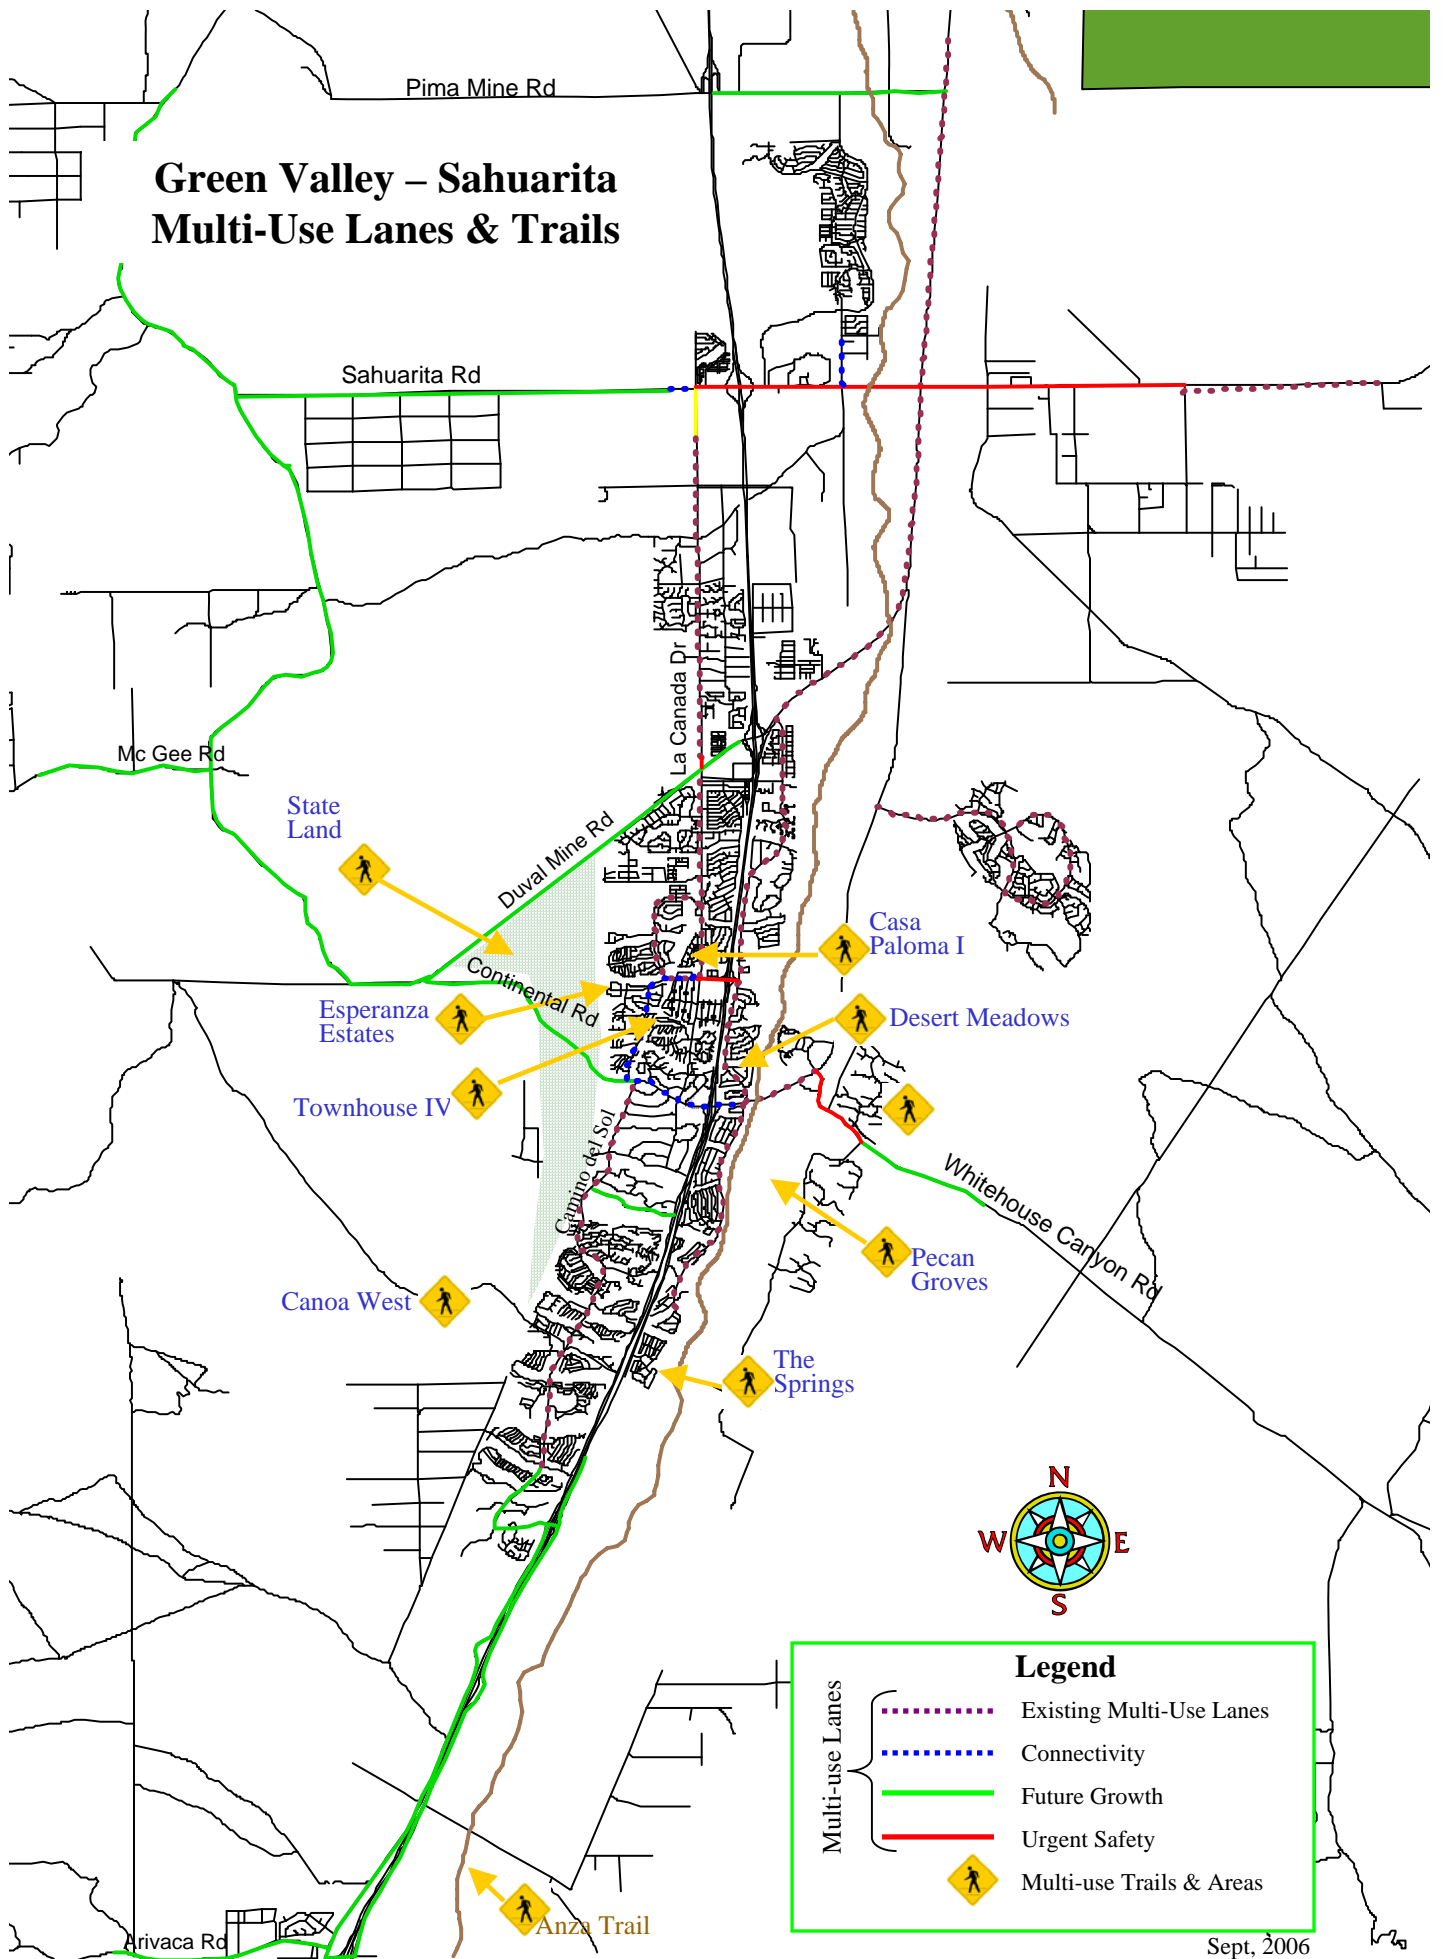

Green Valley – Sahuarita Multi-Use Lanes & Trails

Legend

- Multi-use Lanes
 - Existing Multi-Use Lanes (purple dotted line)
 - Connectivity (blue dotted line)
 - Future Growth (green solid line)
 - Urgent Safety (red solid line)
- Multi-use Trails & Areas (yellow diamond with hiker icon)